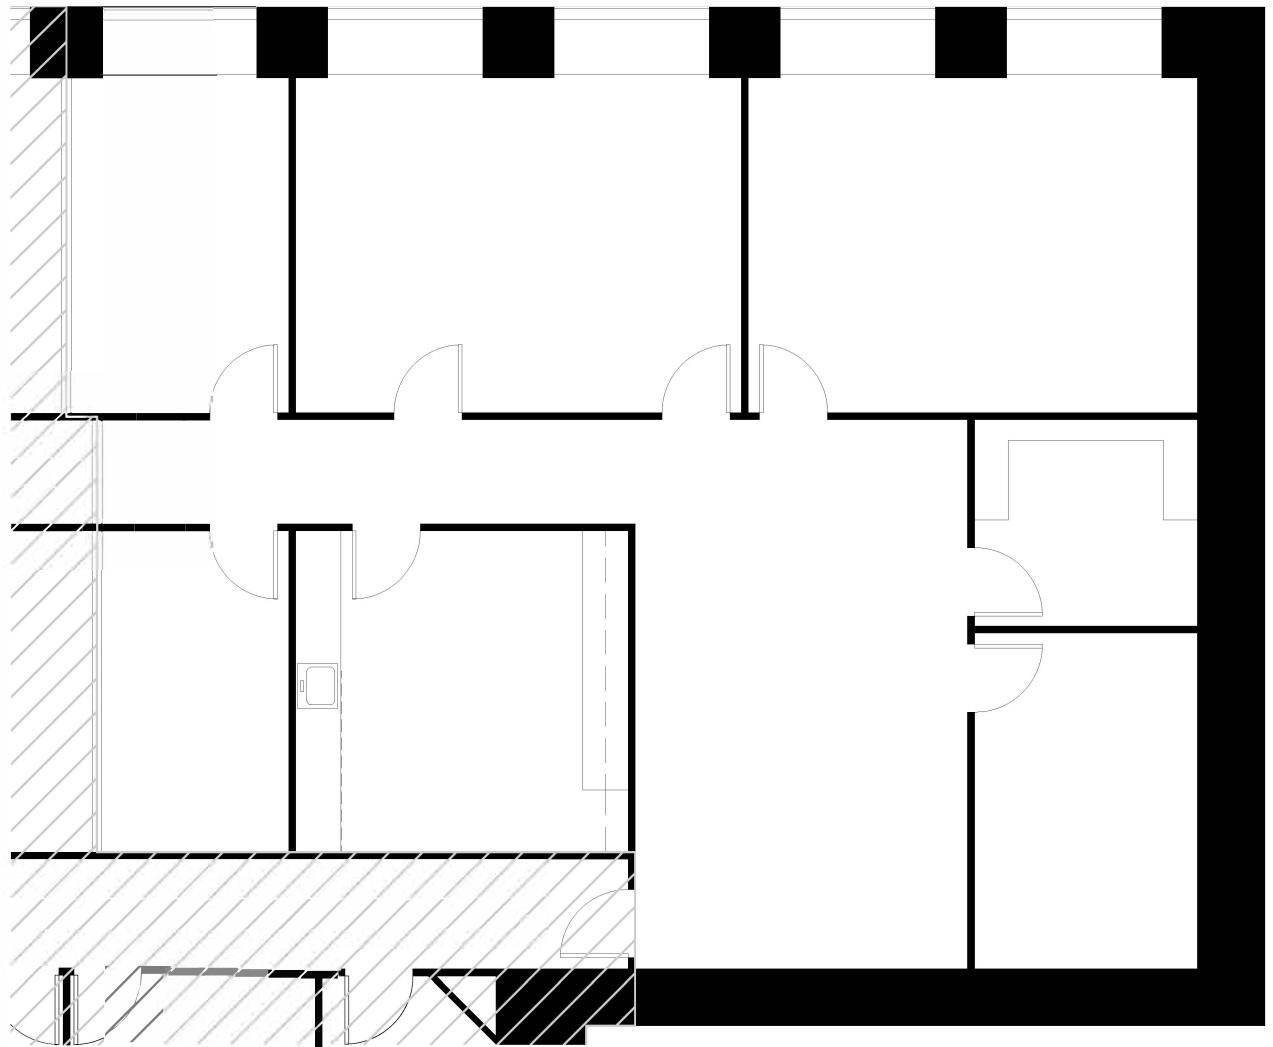

KEY PLAN: NTS

AVAILABLE SUITE

SUITE 4975

2,315 RSF

NTS

GEORGIA-PACIFIC  
CENTER

**T** **TRANSWESTERN**<sup>®</sup>

*Experience Extraordinary*