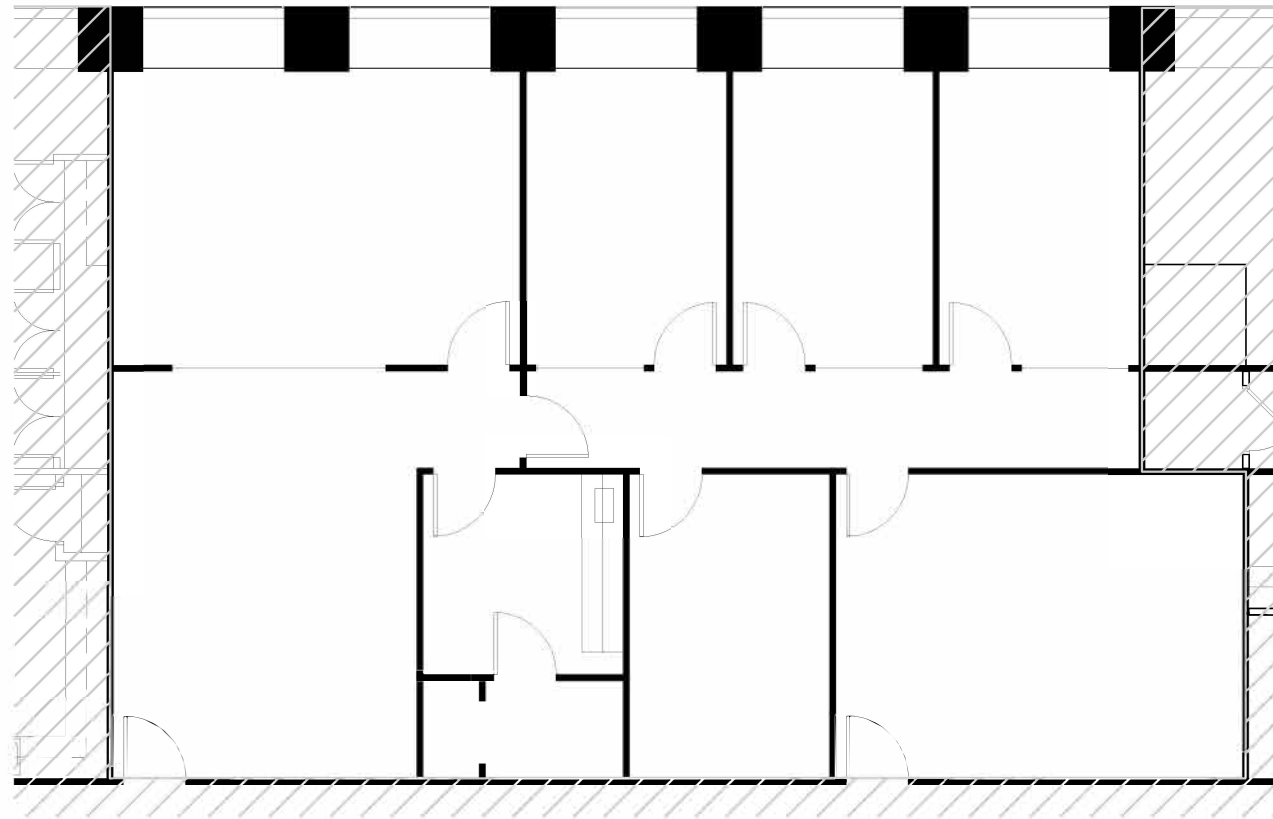

KEY PLAN: NTS

AVAILABLE SUITE

SUITE 4070

2,285 RSF

NTS

GEORGIA-PACIFIC
CENTER

T TRANSWESTERN[®]
Experience Extraordinary

Greg Frankum 404.842.6565 Greg.Frankum@transwestern.com
Matt Spickard 404.842.6566 Matt.Spickard@transwestern.com