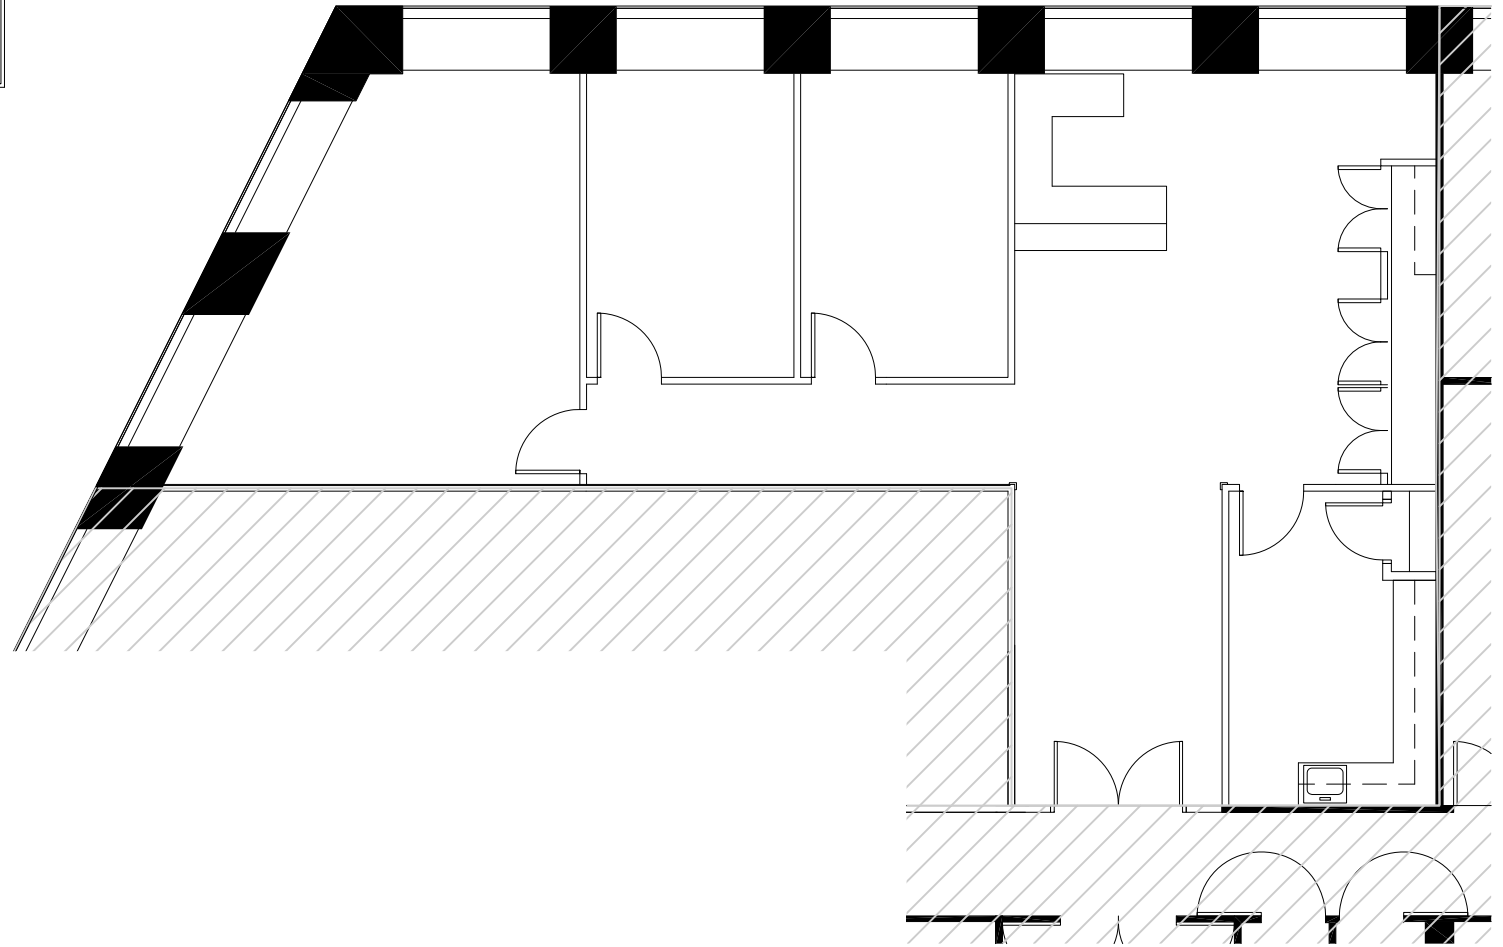

KEY PLAN: NTS

AVAILABLE SUITE

SUITE 4040

1,860 RSF

NTS

GEORGIA-PACIFIC
CENTER

TRANSWESTERN[®]
Experience Extraordinary

Greg Frankum 404.842.6565 Greg.Frankum@transwestern.com
Matt Spickard 404.842.6566 Matt.Spickard@transwestern.com
Parks Brown 404.842.6642 Parks.Brown@transwestern.com