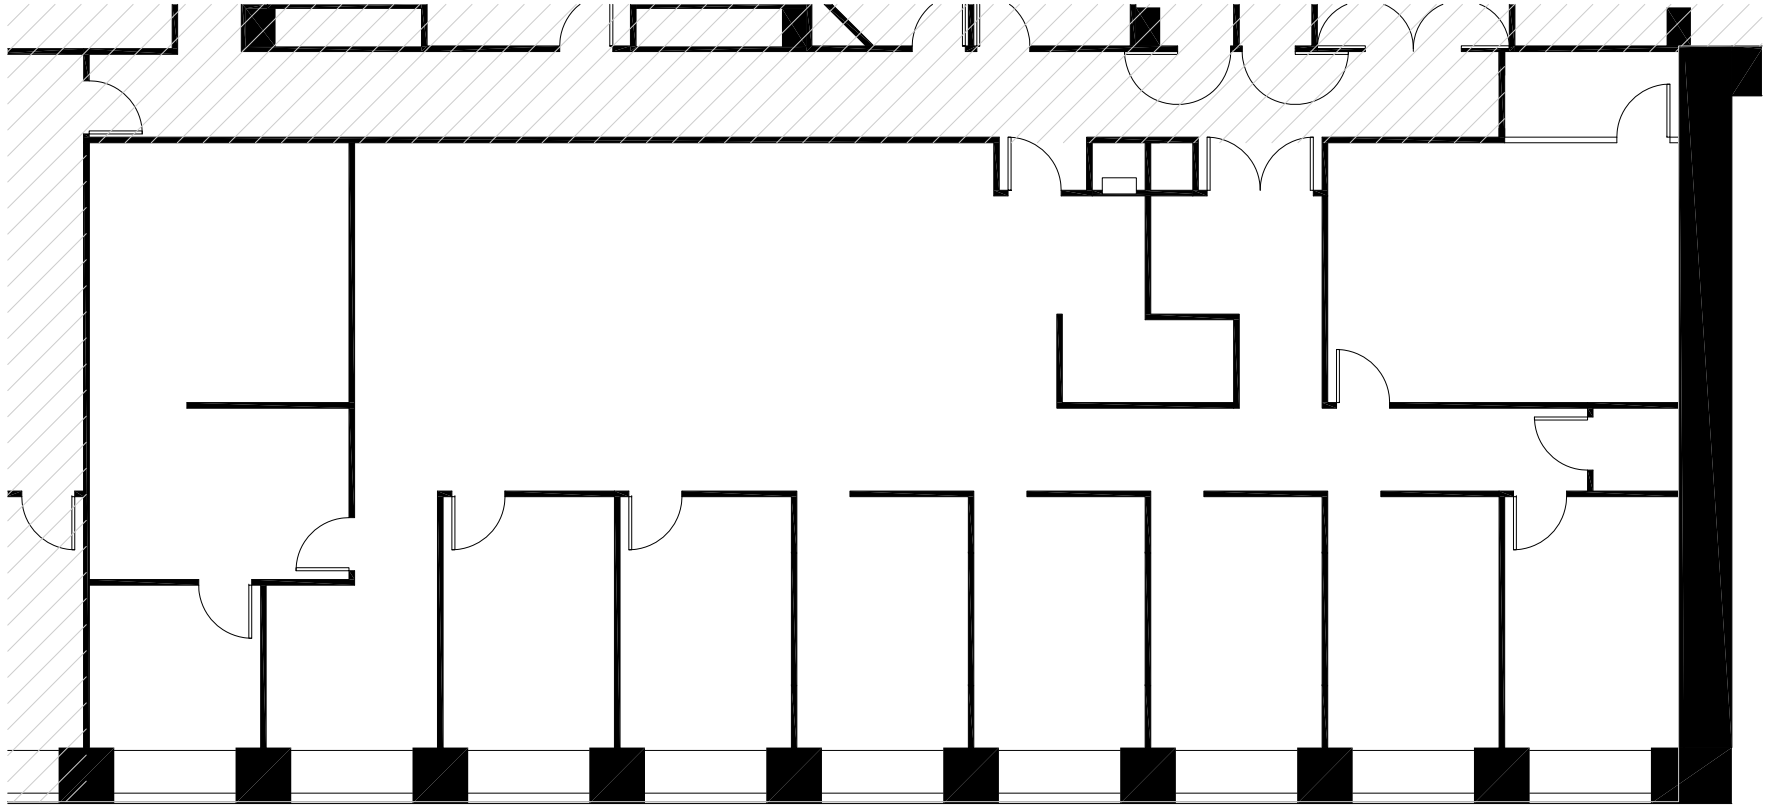

KEY PLAN: NTS

AVAILABLE SUITE

Suite 3450

4,015 RSF

NTS

GEORGIA-PACIFIC
CENTER

TRANSWESTERN[®]
Experience Extraordinary

Greg Frankum 404.842.6565 Greg.Frankum@transwestern.com
Matt Spickard 404.842.6566 Matt.Spickard@transwestern.com
Parks Brown 404.842.6642 Parks.Brown@transwestern.com