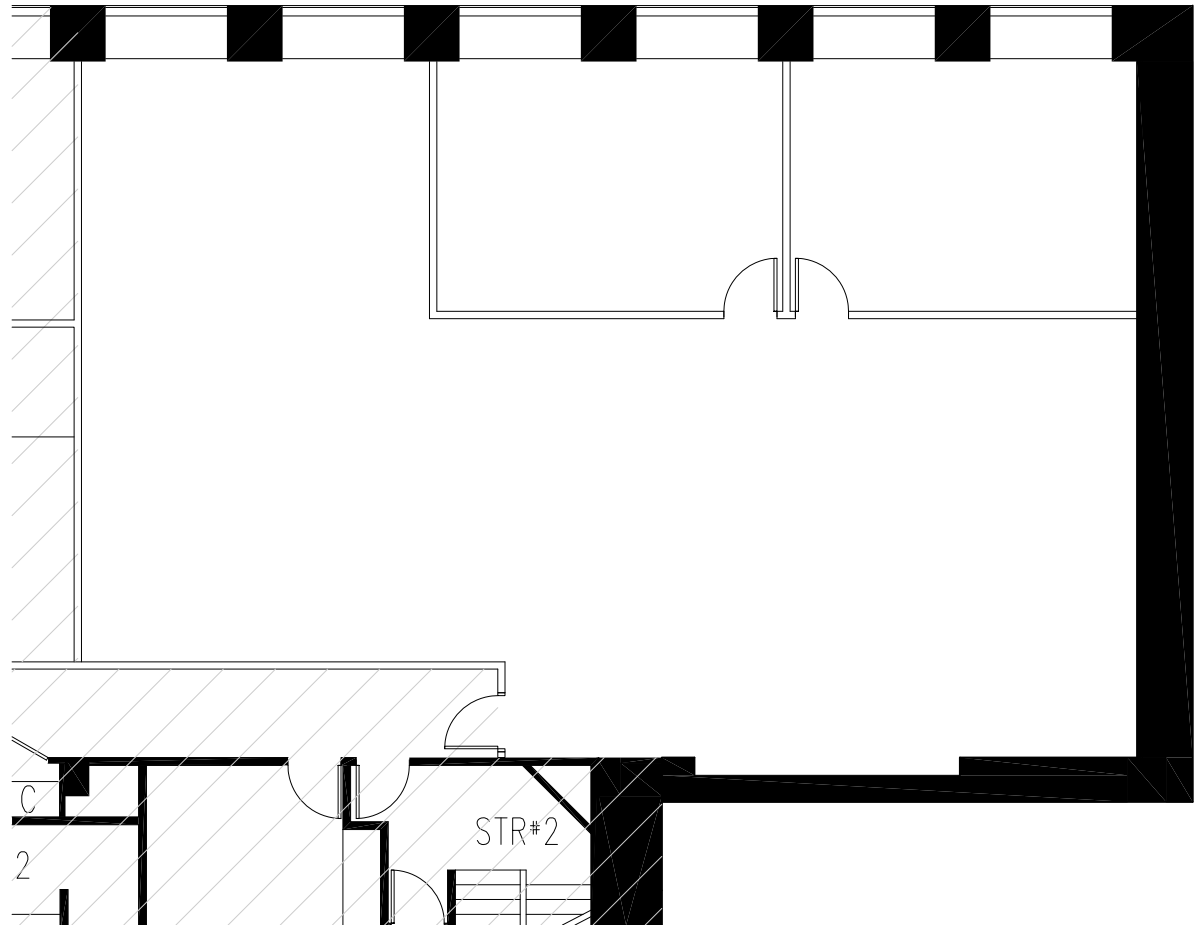

KEY PLAN: NTS

AVAILABLE SUITE

Suite 2805

2,858 RSF

NTS

GEORGIA-PACIFIC  
CENTER

**TRANSWESTERN**<sup>®</sup>  
Experience Extraordinary

Greg Frankum 404.842.6565 Greg.Frankum@transwestern.com  
 Matt Spickard 404.842.6566 Matt.Spickard@transwestern.com  
 Parks Brown 404.842.6642 Parks.Brown@transwestern.com