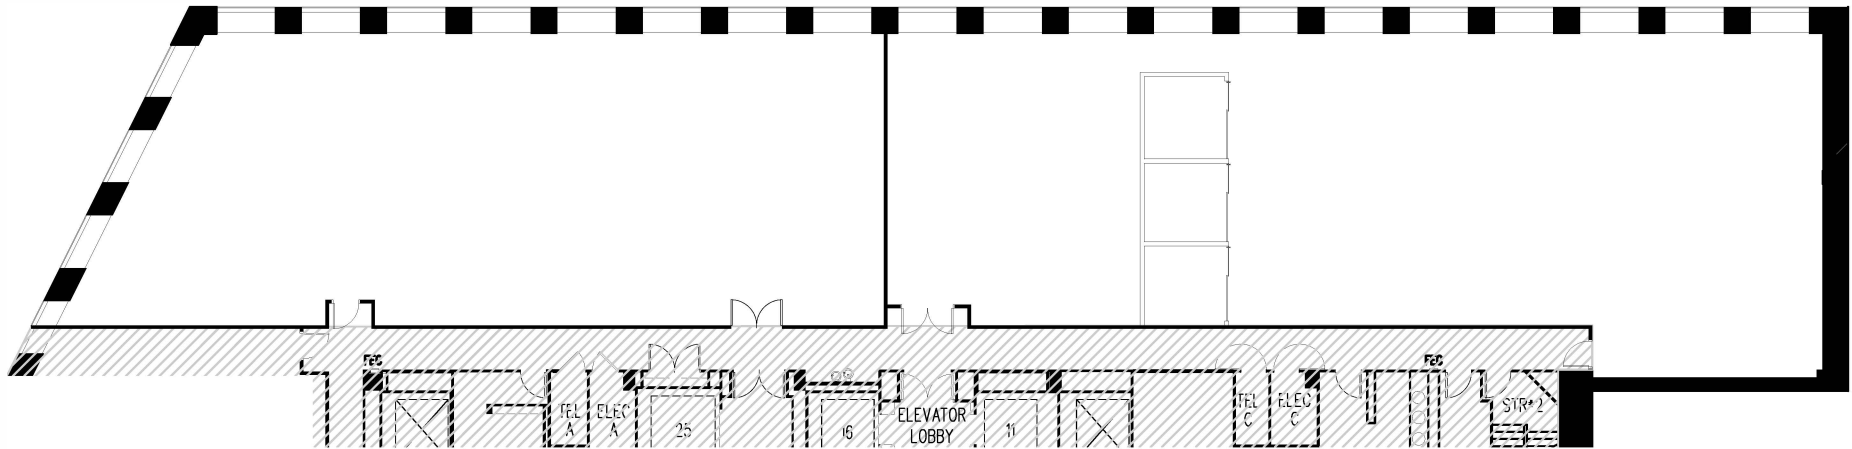

KEY PLAN: NTS

AVAILABLE SUITE

SUITE 2750

9,027 RSF

NTS

GEORGIA-PACIFIC
CENTER

TRANSWESTERN[®]

Experience Extraordinary